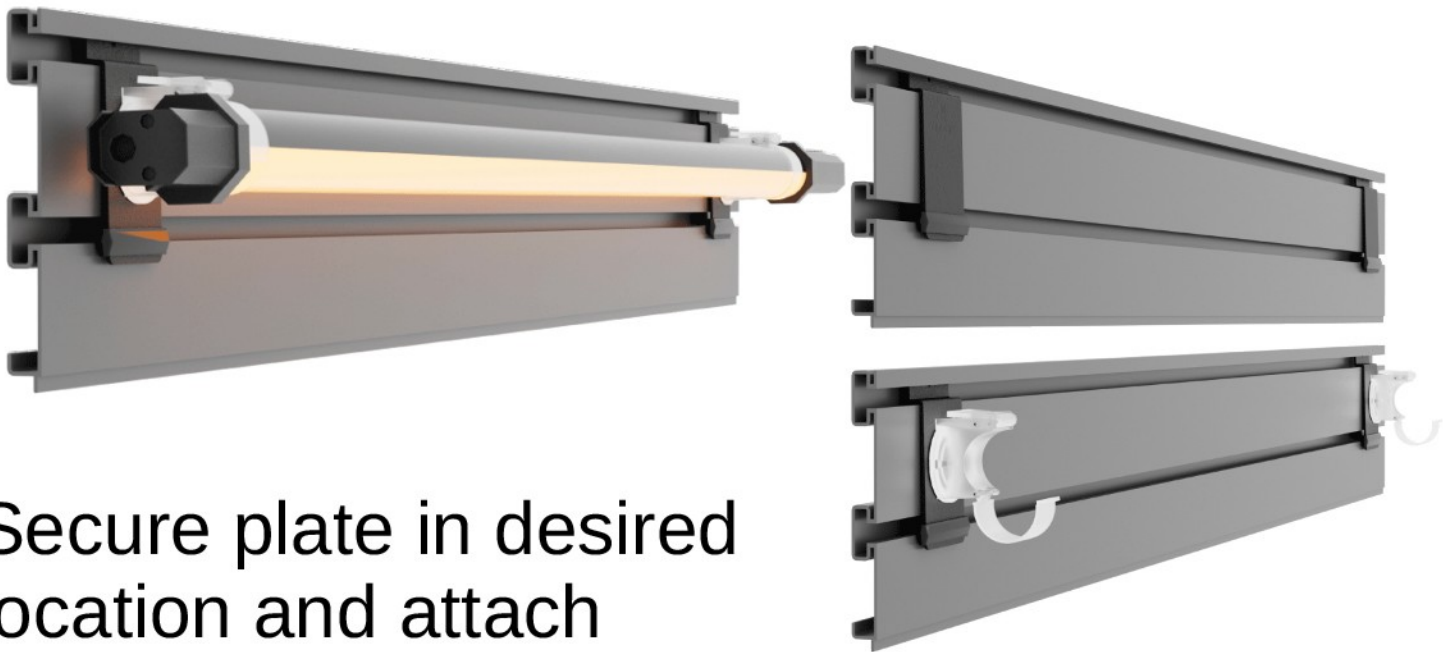

## HD119-3SW Light Bar Mount Holder

Secure plate in desired location and attach magnetic light/bracket.

\*For use with magnetically mounted light bars and clamps, purchased separately

### **Slatwall Clip:**

*Instructions  
For Use*

Hook the clip into your slatwall system, just to the left of the hanger. Then, gently pull the lip open on the right edge of the clip, and slide it over the hanger plate. Make sure that the lip has locked in place securely around the right edge of the plate.