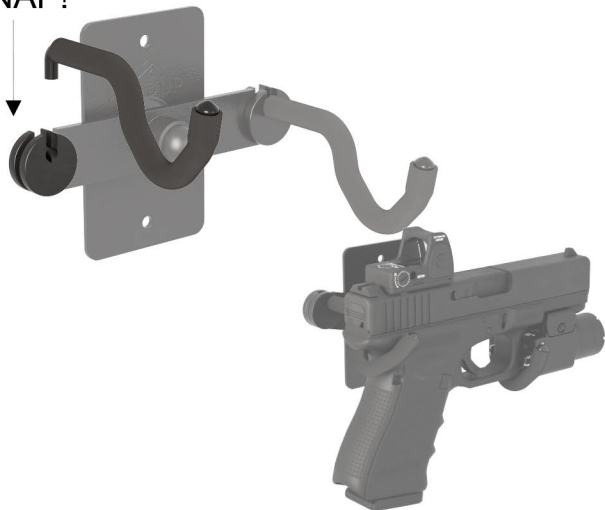

## HD09-FW Flat Wall Mount Gun Holder

SNAP!

Choose location for hanger. Drive screws through mounting holes of hanger into wall using a Phillips screwdriver. If a wall stud is not found, these pilot holes are necessary for installing the drywall anchors. To do this, use the screwdriver to push and turn the anchor clockwise until flush. Remount hanger with screw into anchor. **DO NOT REUSE ANCHORS.**