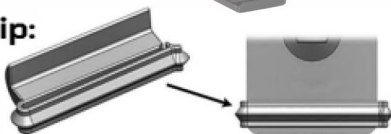

1-866-443-6623

www.holdupdisplays.com

HD09-SW Slat Wall Mount Gun Holder

SNAP!

Slatwall Clip: *Instructions For Use*

Hook the clip into your slatwall system, just to the left of the hanger. Then, gently pull the lip open on the right edge of the clip, and slide it over the hanger plate. Make sure that the lip has locked in place securely around the right edge of the plate.