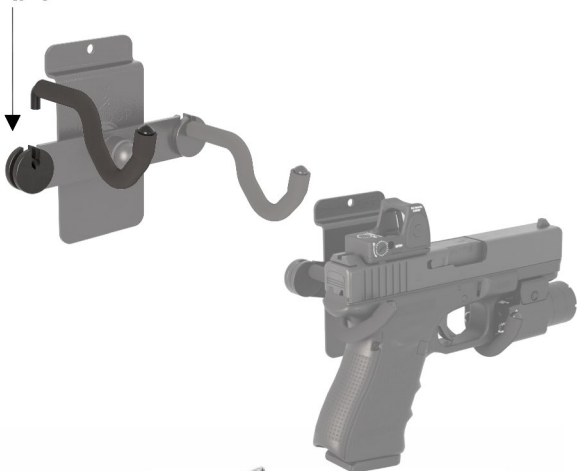

1-866-443-6623

www.holdupdisplays.com

HD09-SW Slat Wall Mount Gun Holder

SNAP!

Slatwall Clip: *Instructions For Use*

Hook the clip into your slatwall system, just to the left of the hanger. Then, gently pull the lip open on the right edge of the clip, and slide it over the hanger plate. Make sure that the lip has locked in place securely around the right edge of the plate.